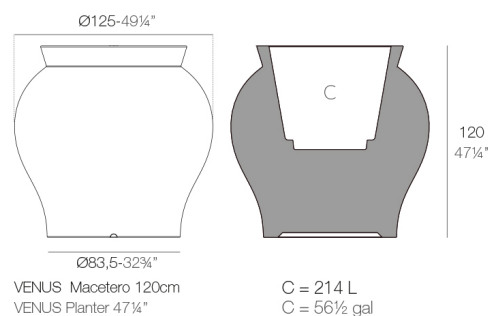

Description

36.02 Kg

FINISHES

SELF-WATERING

Ref. 67020R

Self-watering system included in all planters except those with basic finish

- ICE
- WHITE
- BLACK
- BRONZE
- STEEL
- ANTHRACITE
- RED
- PISTACHIO
- ORANGE
- KHAKI
- NAVY
- PLUM
- TAUPE
- ECRU